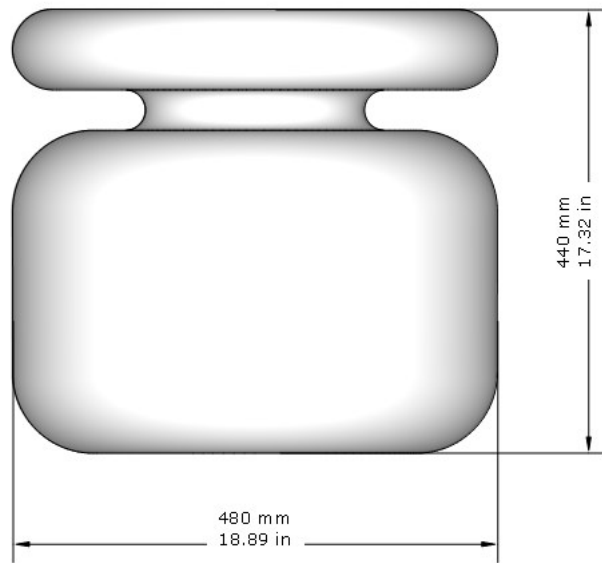

CHARLES-EMMANUEL DEPPIERRAZ