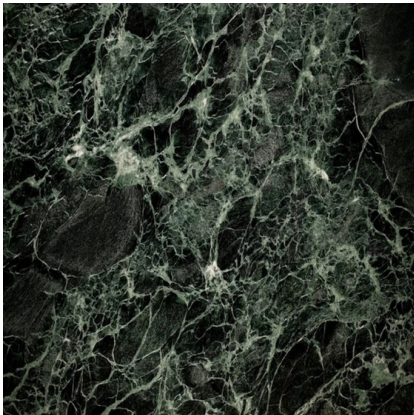

CHARLES-EMMANUEL DEPPIERRAZ

Table d'appoint en marbre.

Chaque pièce est signée, numérotée et livrée avec son certificat d'authenticité..

Disponible en deux tailles..

Réalisé en Italie par les artisans de l'entreprise Serafini.

Marble side table.

Each piece is signed, numbered and delivered with a certificate of authenticity.

Available in two sizes..

Made in Italy by Serafini craftsmen.

Verde Note

Autres marbres sur demande.

Other marbles on request.