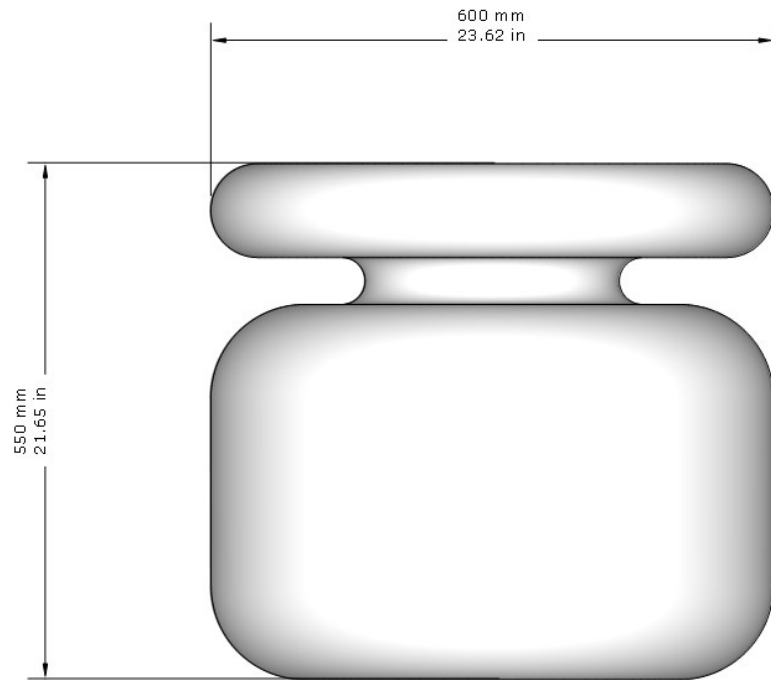

CHARLES-EMMANUEL DEPPIERRAZ